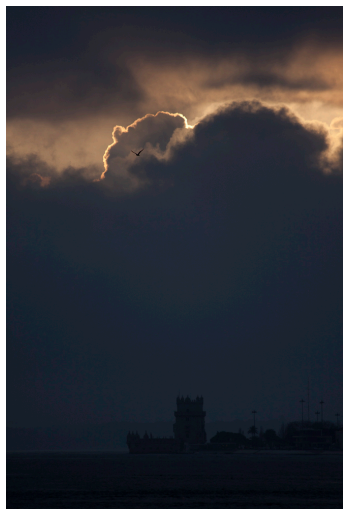

## Céu pesado

---

Rating

0

### **Céu pesado**

António Alfarroba to 11/10/2013

Torre de Belém, Lisboa

---